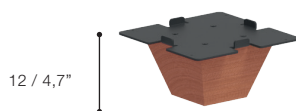

TECHNICAL INFO

REFERENCE

MZX LEG...

DIMENSIONS

HEIGHT 12 CM / 4,7 INCH

WEIGHT

1,7 KG / 3,7 LBS

PACKAGING

0,009 M³ / 0,317 CBFT

MATERIALS

FRAME

MAHOGANY

A tropical hardwood with a reddish-brown color.

MAHOGANY

MAHOGANY - OILED TEAK

MAHOGANY - OILED GREY

MAINTENANCE

<http://www.royalbotania.com/maintenance>