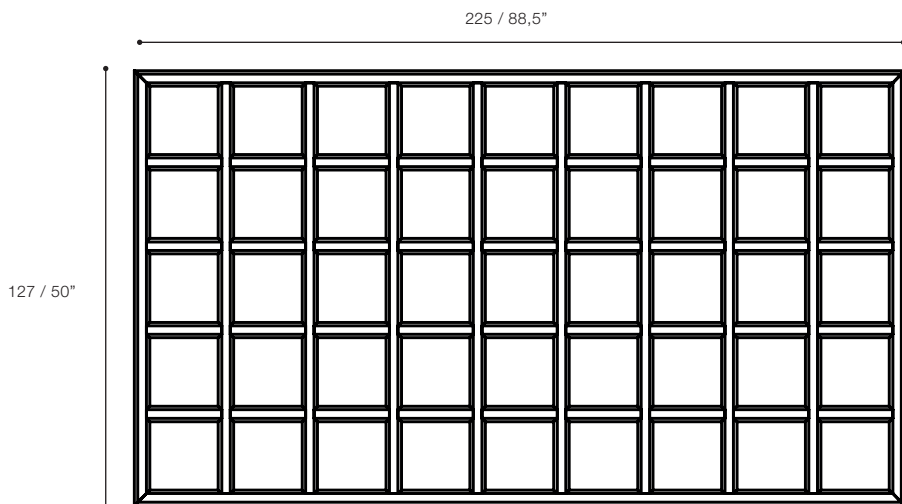

PRODUCT SHEET

MOZAIX LOUNGE FRAMES

REF: MZX225...

Royal Botania

Belgian outdoor luxury

TECHNICAL INFO

REFERENCE

MZX225...

DIMENSIONS

WIDTH 225 CM / 88,5 INCH
DEPTH 127 CM / 50 INCH
HEIGHT 8 CM / 3,14 INCH

WEIGHT

47 KG / 103,61 LBS

PACKAGING

0,24 M³ / 8,47 CBFT

MATERIALS

FRAME

MAHOGANY

A tropical hardwood with a reddish-brown color.

MAHOGANY

MAHOGANY - OILED TEAK

MAHOGANY - OILED GREY

MOZAIX LOUNGE LEGS

REF: MZX LEG...

TECHNICAL INFO

REFERENCE

MZX LEG...

DIMENSIONS

HEIGHT 12 CM / 4,7 INCH

WEIGHT

1,7 KG / 3,7 LBS

PACKAGING

0,009 M³ / 0,317 CBFT

MATERIALS

FRAME

MAHOGANY

A tropical hardwood with a reddish-brown color.

MAHOGANY

MAHOGANY - OILED TEAK

MAHOGANY - OILED GREY

MAINTENANCE

<http://www.royalbotania.com/maintenance>