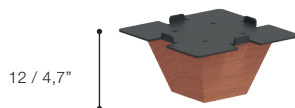

TECHNICAL INFO

REFERENCE

MZX LEG...

DIMENSIONS

HEIGHT 12 CM / 4,7 INCH

WEIGHT

1,7 KG / 3,7 LBS

PACKAGING

0,009 M³ / 0,317 CBFT

MATERIALS

FRAME

MAHOGANY

A tropical hardwood with a reddish-brown color.

MAHOGANY

MAHOGANY - OILED TEAK

MAHOGANY - OILED GREY

MAINTENANCE

<http://www.royalbotania.com/maintenance>