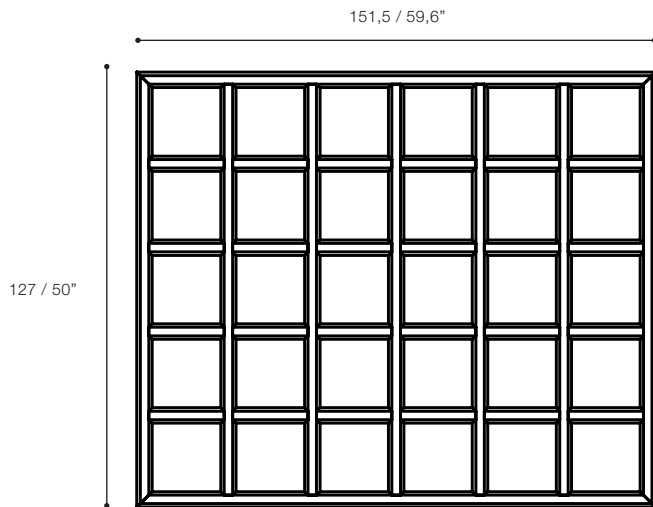

PRODUCT SHEET

MOZAIX LOUNGE FRAMES

REF: MZX150...

TECHNICAL INFO

REFERENCE

MZX150...

DIMENSIONS

WIDTH 151,5 CM / 59,6 INCH
DEPTH 127 CM / 50 INCH
HEIGHT 8 CM / 3,14 INCH

WEIGHT

32 KG / 70,54 LBS

PACKAGING

0,16 M³ / 5,65 CBFT

MATERIALS

FRAME

MAHOGANY

A tropical hardwood with a reddish-brown color.

MAHOGANY

MAHOGANY - OILED TEAK

MAHOGANY - OILED GREY

MOZAIX LOUNGE LEGS

REF: MZX LEG...

TECHNICAL INFO

REFERENCE

MZX LEG...

DIMENSIONS

HEIGHT 12 CM / 4,7 INCH

WEIGHT

1,7 KG / 3,7 LBS

PACKAGING

0,009 M³ / 0,317 CBFT

MATERIALS

FRAME

MAHOGANY

A tropical hardwood with a reddish-brown color.

MAHOGANY

MAHOGANY - OILED TEAK

MAHOGANY - OILED GREY

MAINTENANCE

<http://www.royalbotania.com/maintenance>