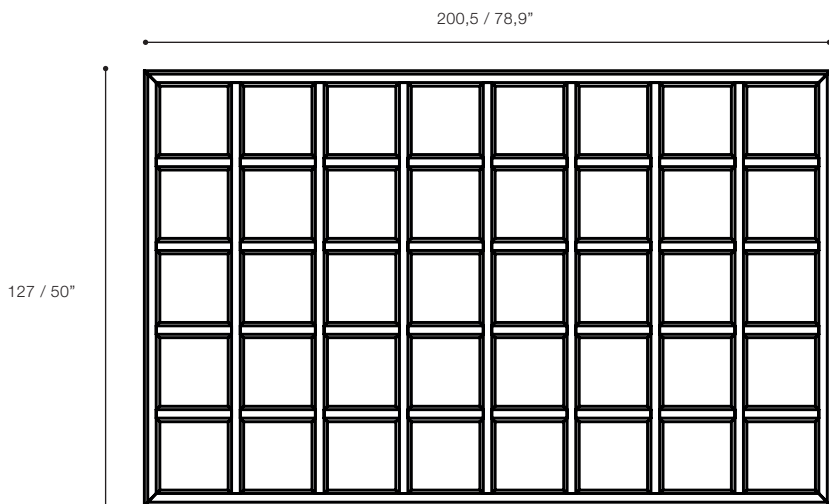

PRODUCT SHEET

MOZAIX LOUNGE FRAMES

REF: MZX200...

Royal Botania

Belgian outdoor luxury

TECHNICAL INFO

REFERENCE

MZX200...

DIMENSIONS

WIDTH 200,5 CM / 78,9 INCH
DEPTH 127 CM / 50 INCH
HEIGHT 8 CM / 3,14 INCH

WEIGHT

42 KG / 92,59 LBS

PACKAGING

0,22 M³ / 7,76 CBFT

MATERIALS

FRAME

MAHOGANY

A tropical hardwood with a reddish-brown color.

MAHOGANY

MAHOGANY - OILED TEAK

MAHOGANY - OILED GREY

MOZAIX LOUNGE LEGS

REF: MZX LEG...

TECHNICAL INFO

REFERENCE

MZX LEG...

DIMENSIONS

HEIGHT 12 CM / 4,7 INCH

WEIGHT

1,7 KG / 3,7 LBS

PACKAGING

0,009 M³ / 0,317 CBFT

MATERIALS

FRAME

MAHOGANY

A tropical hardwood with a reddish-brown color.

MAHOGANY

MAHOGANY - OILED TEAK

MAHOGANY - OILED GREY

MAINTENANCE

<http://www.royalbotania.com/maintenance>