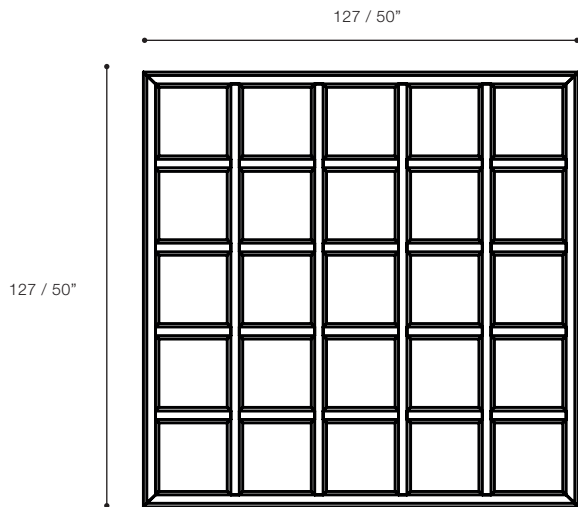

PRODUCT SHEET

MOZAIX LOUNGE FRAMES

REF: MZX125...

MOZAIX LOUNGE LEGS

REF: MZX LEG...

Royal Botania

Belgian outdoor luxury

TECHNICAL INFO

REFERENCE

MZX125...

DIMENSIONS

WIDTH 127 CM / 50 INCH
DEPTH 127 CM / 50 INCH
HEIGHT 8 CM / 3,14 INCH

WEIGHT

27 KG / 59,52 LBS

PACKAGING

0,14 M³ / 4,94 CBFT

MATERIALS

FRAME

MAHOGANY

A tropical hardwood with a reddish-brown color.

MAHOGANY

MAHOGANY - OILED TEAK

MAHOGANY - OILED GREY

TECHNICAL INFO

REFERENCE

MZX LEG...

DIMENSIONS

HEIGHT 12 CM / 4,7 INCH

WEIGHT

1,7 KG / 3,7 LBS

PACKAGING

0,009 M³ / 0,317 CBFT

MATERIALS

FRAME

MAHOGANY

A tropical hardwood with a reddish-brown color.

MAHOGANY

MAHOGANY - OILED TEAK

MAHOGANY - OILED GREY

MAINTENANCE

<http://www.royalbotania.com/maintenance>