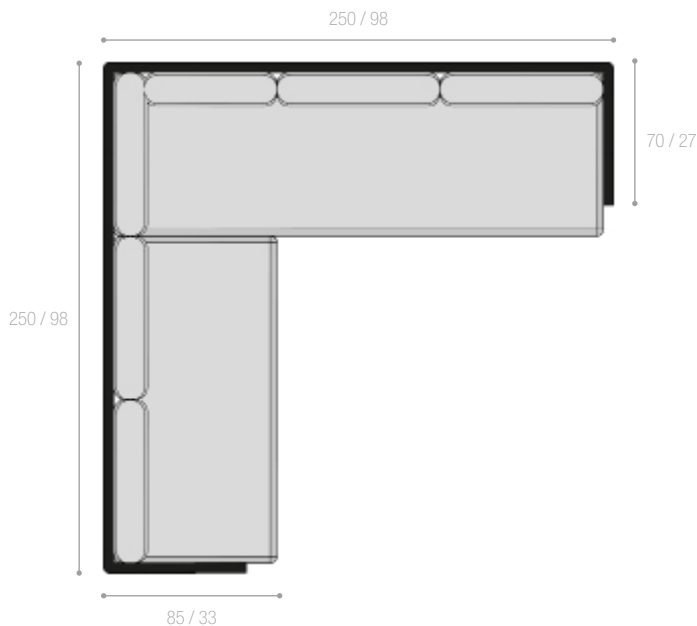

PRODUCT SHEET

ALURA LOUNGE SET 05

REF: ALRL05...

Royal Botania^{com}
Belgian outdoor luxury

SET 5
REF: ALRL 05 ...

TECHNICAL INFO

DIMENSIONS

Width	250 cm / 98 inch
Depth	250 cm / 98 inch
Height seat	39 cm / 15 inch
Height armrests	62 cm / 24,5 inch
Height cushions	79 cm / 31 inch

/

PACKAGING

This item is carefully packed per piece.

/

MAINTENANCE

<http://www.royalbotania.com/maintenance>

MATERIALS

FRAME

COATED ALUMINUM

Aluminium is a non-ferrous metal, which combines great mechanical rigidity with light weight; this makes it especially suitable for making furniture. If treated correctly it has a good resistance to corrosion. One of the treatments is powder coating. After a chemical pre-treatment an epoxy powder is applied statically and baked.

COATED ALUMINUM - WHITE

COATED ALUMINUM - SAND

COATED ALUMINUM - BLACK

SEAT

BATYLINE®

A woven polyester fibre protected by a PVC coating. This coating guarantees exceptional resistance to climatic conditions and UV exposure. The fact that there is no moisture absorption results in quick-drying action, little sensitivity to staining, and simplicity in cleaning.

WHITE

PEARL GREY

BLACK

CHARACTERISTICS

☒ Cushions