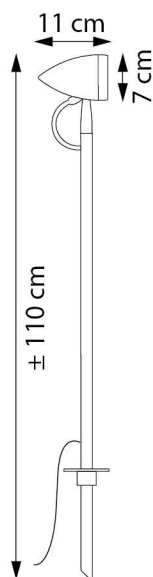

### TECHNICAL INFO

**REFERENCE** BLT220

### DIMENSIONS

WIDTH 7 CM  
DEPTH 11 CM  
HEIGHT ± 110 CM

### MATERIALS

ZINC

### RECOMMENDED LIGHT SOURCE

LAMP LED 5W - GU10 - FLAT OPTIC  
POWER IN 220V  
IP-RATING IP55

INSTALLATION OPTION JUB5625  
EXTRA ADJUSTABLE HEAD