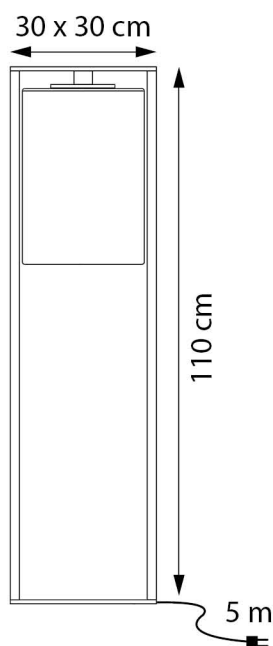

PRODUCT SHEET

DOME MOVE

REF: DOMEM...

Royal Botania.com
Belgian outdoor lighting

TECHNICAL INFO

REFERENCE BLACK FRAME	DOMEMBCL
	DOMEMBSM
	DOMEMBAM
REFERENCE WHITE FRAME	DOMEMWCL
	DOMEMWSM
	DOMEMWAM

DIMENSIONS

WIDTH	30 CM
DEPTH	30 CM
HEIGHT	110 CM

MATERIALS

POWDERCOATED ALUMINIUM
WHITE OR BLACK

HANDMADE GLASS CLEAR /
AMBER OR SMOKE

LIGHT SOURCE

LAMP	DECORATIVE LED FILAMENT INCLUDED
POWER IN	220V / E27
LIGHT OUTPUT	300lm
COLOR TEMPERATURE	2200K
IP RATING	IP 43