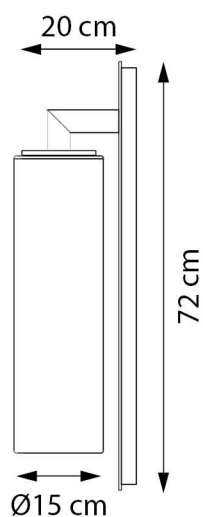

PRODUCT SHEET

DOME WALL

REF: DOMEW...

Royal Botania^{.com}
Belgian outdoor lighting

TECHNICAL INFO

REFERENCE BLACK FRAME	DOMEWBCL
	DOMEWBSM
	DOMEWBAM
REFERENCE WHITE FRAME	DOMEWWCL
	DOMEWWSM
	DOMEWWAM

DIMENSIONS

WIDTH	Ø 15 CM
DEPTH	20 CM
HEIGHT	72 CM

MATERIALS

POWDERCOATED ALUMINIUM
WHITE OR BLACK

HANDMADE GLASS CLEAR /
AMBER OR SMOKE

LIGHT SOURCE

LAMP	DECORATIVE LED FILAMENT INCLUDED
POWER IN	220V / E27
LIGHT OUTPUT	300lm
COLOR TEMPERATURE	2200K
IP RATING	IP 43