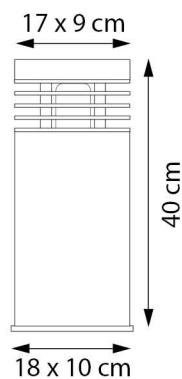

PRODUCT SHEET

ELLIPSE 40 CM

REF: ELL40...

Royal Botania.com
Belgian outdoor lighting

TECHNICAL INFO

REFERENCE

ELL40
ELL40ST

DIMENSIONS

WIDTH 17 CM
DEPTH 9 CM
HEIGHT 40 CM

MATERIALS

TEAK + STAINLESS STEEL

GRANITE + STAINLESS STEEL

RECOMMENDED LIGHT SOURCE

LAMP E27 LED - FLUO MAX. 11W
POWER IN 220V
IP-RATING IP55

INSTALLATION OPTION CODE: JUB5625
FITTING OPTION CODE: BINLS OR BINLR