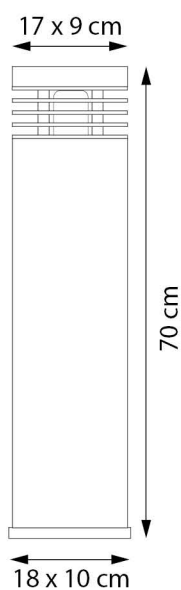

PRODUCT SHEET

ELLIPSE 70 CM

REF: ELL70...

Royal Botania.com
Belgian outdoor lighting

TECHNICAL INFO

REFERENCE

ELL70
ELL70ST

DIMENSIONS

WIDTH 17 CM
DEPTH 9 CM
HEIGHT 70 CM

MATERIALS

TEAK + STAINLESS STEEL

GRANITE + STAINLESS STEEL

RECOMMENDED LIGHT SOURCE

LAMP E27 LED - FLUO MAX. 11W
POWER IN 220V
IP-RATING IP55

INSTALLATION OPTION CODE: JUB5625
FITTING OPTION CODE: BINLS OR BINLR