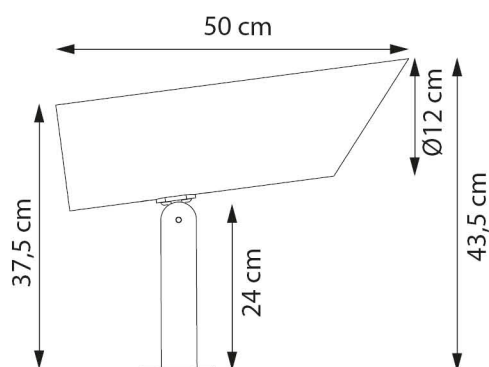

PRODUCT SHEET

MOSO GROUND

REF: MSOGA

Royal Botania.com
Belgian outdoor lighting

TECHNICAL INFO

REFERENCE MSOGA

DIMENSIONS

WIDTH Ø 12 CM
DEPTH 50 CM
HEIGHT 43,5 CM

MATERIALS

POWDERCOATED ALUMINIUM
BLACK

LIGHT SOURCE

LED 4,3W
POWER SUPPLY INCLUDED
POWER IN 100-240V - 50/60Hz
LIGHT OUTPUT 700lm
COLOR TEMPERATURE 2700K
IP-RATING IP65

EXTRA ADJUSTABLE BEAM

MAINTENANCE

<http://www.royalbotania.com/maintenance>