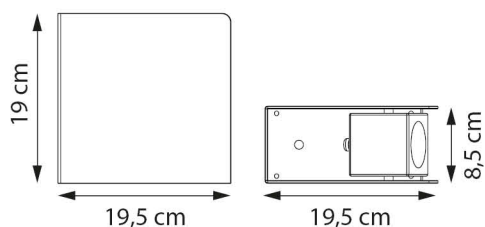

LIGHT SOURCE

LED 2,2 W
POWER SUPPLY DRIVER INCLUDED
POWER IN 100-240V - 50/60Hz
LIGHT OUTPUT 390lm
COLOR TEMPERATURE 2700K
IP-RATING IP65

EXTRA ADJUSTABLE ANGLE