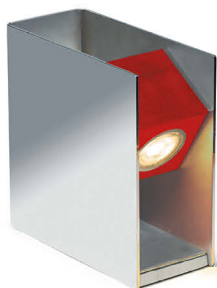

PRODUCT SHEET

NON

REF: NON...

Royal Botania.com
Belgian outdoor lighting

TECHNICAL INFO

REFERENCE

NONR
NONO

DIMENSIONS

WIDTH 8,5 CM
DEPTH 19,5 CM
HEIGHT 19 CM

MATERIALS

ELECTRO & HAND POLISHED
STAINLESS STEEL

CUBE: CARMINE RED
OR ORGANIC OLIVE

LIGHT SOURCE

LED 2,2 W
POWER SUPPLY DRIVER INCLUDED
POWER IN 100-240V - 50/60Hz
LIGHT OUTPUT 390lm
COLOR TEMPERATURE 2700K
IP-RATING IP65