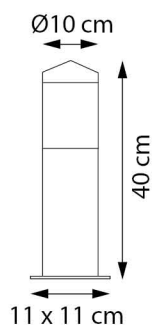

PRODUCT SHEET

NORTHPOLE

REF: NOR40...

Royal Botania.com
Belgian outdoor lighting

TECHNICAL INFO

REFERENCE

NOR40
NOR40ST

DIMENSIONS

WIDTH Ø 10 CM
HEIGHT 40 CM

MATERIALS

TEAK + STAINLESS STEEL

GRANITE + STAINLESS STEEL

RECOMMENDED LIGHT SOURCE

LAMP E27 LED - FLUO MAX. 11W
POWER IN 220V
IP-RATING IP55

INSTALLATION OPTION CODE: JUB5625
LED FITTING OPTION CODE: BINLS OR BINLR