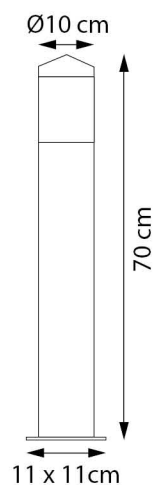

PRODUCT SHEET

NORTHPOLE 70 CM

REF: NOR70...

Royal Botania.com
Belgian outdoor lighting

TECHNICAL INFO

REFERENCE

NOR70
NOR70ST

DIMENSIONS

WIDTH Ø 10 CM
HEIGHT 70 CM

MATERIALS

TEAK + STAINLESS STEEL

GRANITE + STAINLESS STEEL

RECOMMENDED LIGHT SOURCE

LAMP E27 LED - FLUO MAX. 11W
POWER IN 220V
IP-RATING IP55

INSTALLATION OPTION CODE: JUB5625
LED FITTING OPTION CODE: BINLS OR BINLR