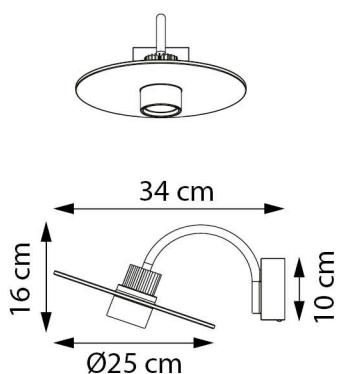

WIDTH \varnothing 25 CM
DEPTH 34 CM
HEIGHT 16 CM

MATERIALS

ALUMINIUM POWDERCOATED
SAND / BLACK OR WHITE

LIGHT SOURCE

LED 5,8W
POWER SUPPLY INCLUDED
POWER IN 100-240V - 50/60Hz
LIGHT OUTPUT 540lm
COLOR TEMPERATURE 3000K
IP-RATING IP65