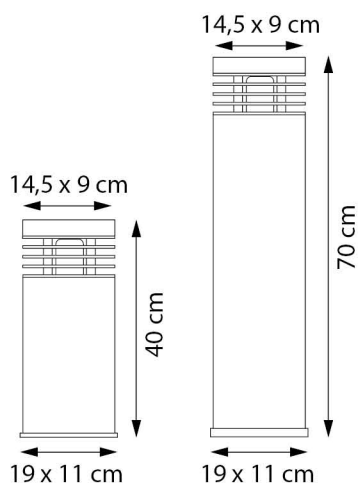

RECOMMENDED LIGHT SOURCE

LAMP E27 LED - FLUO MAX. 11W
POWER IN 220V
IP-RATING IP55

INSTALLATION OPTION CODE: JUB5625
LED FITTING OPTION CODE: BINLS OR BINLR