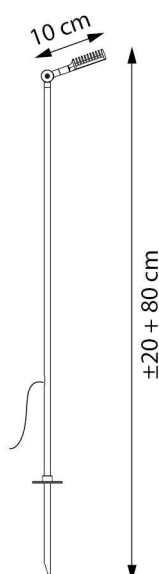

MAINTENANCE

<http://www.royalbotania.com/maintenance>