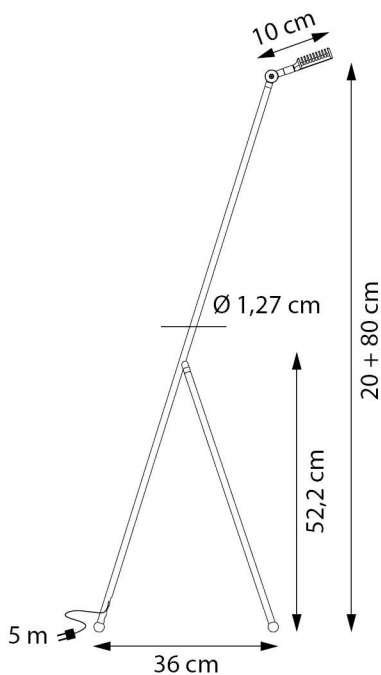

#### DIMENSIONS

WIDTH 36 CM  
DEPTH ± 36 CM  
HEIGHT ± 100 CM

#### EXTRA

ADJUSTABLE HEAD: 270°