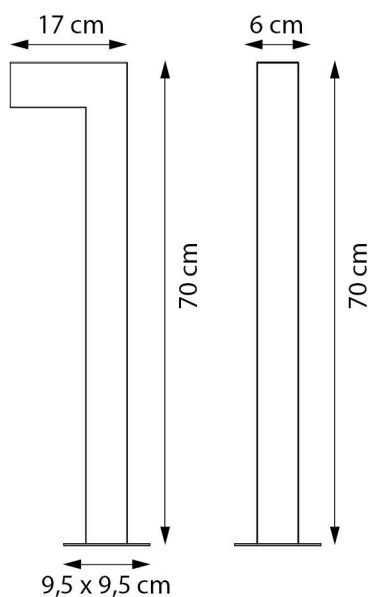

PRODUCT SHEET

TWIN

REF: TWIN70...

Royal Botania^{.com}
Belgian outdoor lighting

TECHNICAL INFO

REFERENCE

TWIN70W
TWIN70G

DIMENSIONS

WIDTH 6 CM
DEPTH 17 CM
HEIGHT 70 CM

MATERIALS

CORIAN WHITE OR GREY

LIGHT SOURCE

LED 3,5W
POWER SUPPLY INCLUDED
POWER IN 100-240 - 50/60Hz
LIGHT OUTPUT 350lm
IP-RATING IP55

MAINTENANCE

<http://www.royalbotania.com/maintenance>