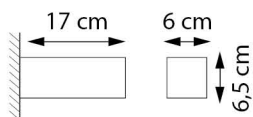

PRODUCT SHEET

TWIN WALL

REF: TWINW...

Royal Botania^{.com}
Belgian outdoor lighting

TECHNICAL INFO

REFERENCE

TWINWW
TWINWG

DIMENSIONS

WIDTH 5 CM
DEPTH 17 CM
HEIGHT 6,5 CM

MATERIALS

CORIAN WHITE OR GREY

LIGHT SOURCE

LED 3,5W
POWER SUPPLY INCLUDED
POWER IN 100-240 - 50/60Hz
LIGHT OUTPUT 350lm
IP-RATING IP55

MAINTENANCE

<http://www.royalbotania.com/maintenance>